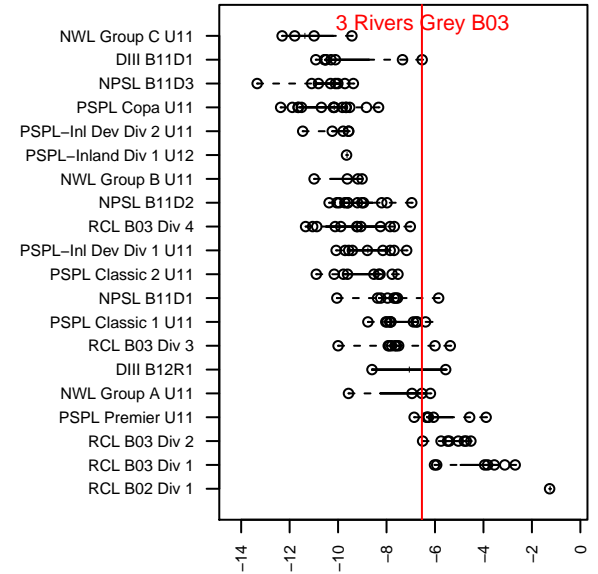

**attack and defense rating
relative to others at age
and all opponents in last 13 months**