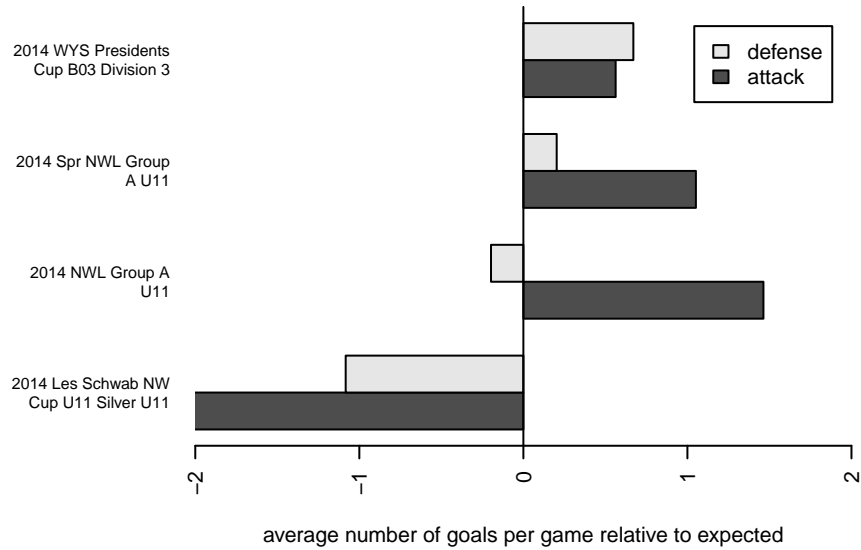

Performance relative to 13 month average