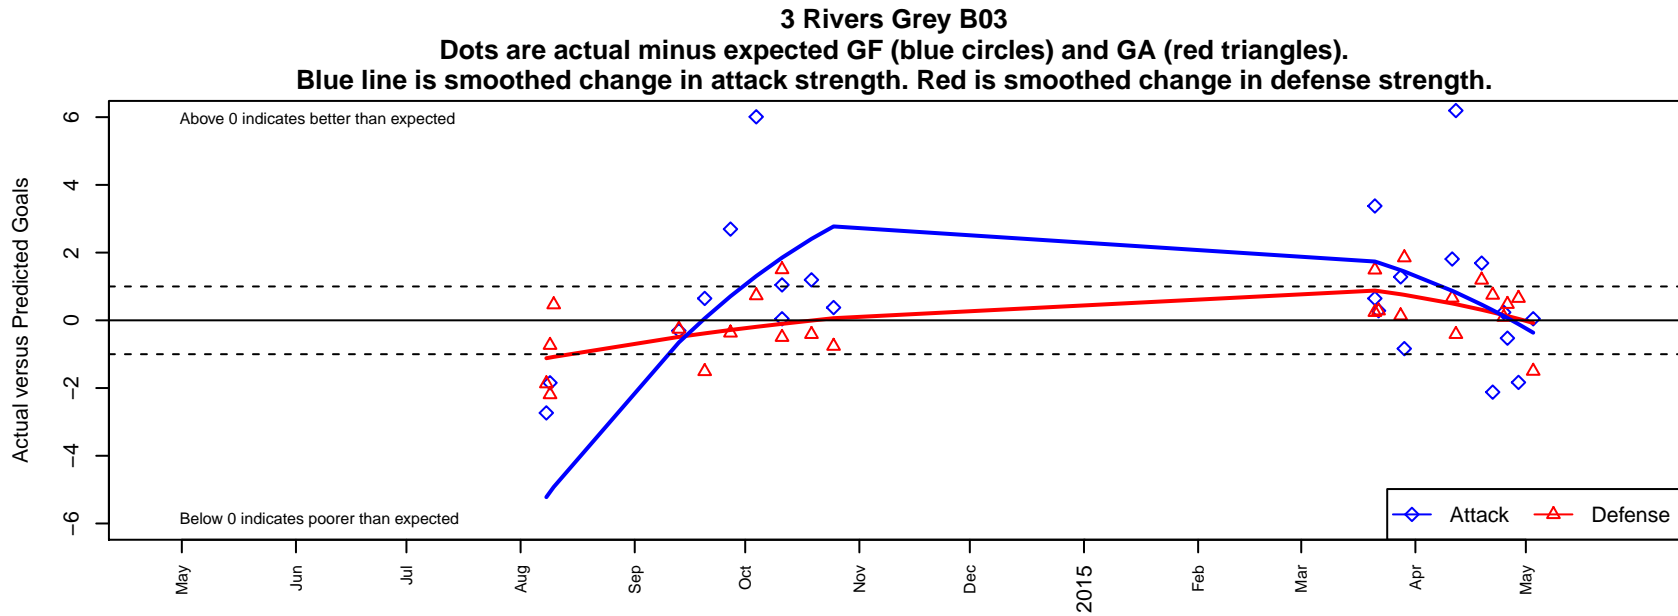

**attack and defense variance (black dot)
relative to other teams
and top 10 in region**

**attack and defense rating
relative to others at age
and all opponents in last 13 months**

3 Rivers Grey B03

3 Rivers SC
Pasco, WA
B03 total strength=520
attack=0.44 defense=0.33
fall league = NWL Group A U11
spr league = Spr NWL Group A U11
notes= Prieto 2014

alt names used:
THREE RIVERS BU11 BLACK (WA)
BU11 3RSC GREEN-PRIETO
3RSC District Team 2-Prieto
3RSC GREEN-PRIETO

Venues played:
2014 Les Schwab NW Cup U11 Silver U11
2014 NWL Group A U11
2014 Spr NWL Group A U11
2014 WYS Presidents Cup B03 Division 3